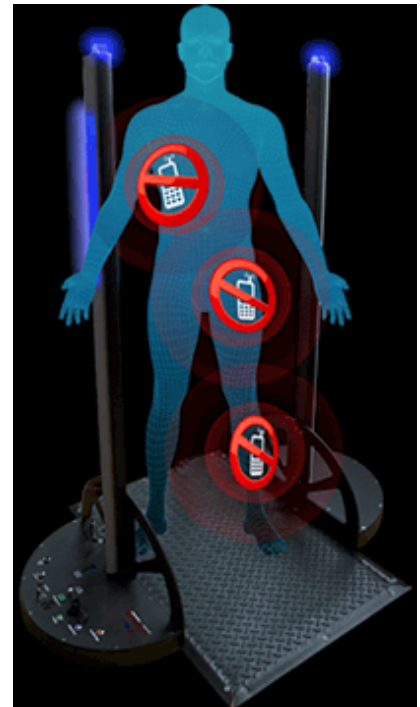

SECURINESS

Sentryhound

 Kontakt os venligst for mere information

Cell Phone Detection Security Portal

DETECTS ANY CELL PHONE ON OR OFF

SentryHound excels where common metal detectors fail by reducing false triggers using highly sensitive sensors. This gives it the ability to detect phones in pockets, purses and even body cavities for the most comprehensive TSCM.

ENFORCE YOUR NO CELL PHONE POLICY

SentryHound is perfect for any security team or venue with a NO CELL PHONE POLICY in place. Setup & operation is quick and simple in a variety of spaces including government & military SCIFs, educational, corporate & correctional facilities. SentryHound also avoids invasive and time consuming searches in public spaces such as court rooms, concert halls & theaters.

SECURING YOUR FACILITY

SentryHound detects ferromagnetic materials. This includes all cell phones but also many knives & guns too with sensitivity rivaling expensive and complex metal detection systems.

RUGGED PRESSURE TRIGGER MAT

SentryHound includes a pressure switch ensuring that only suspects passing through its sensors will be instantly scanned.

Solution specifications

SENSORS	(12) Independent detection zones (6 per pole)
PRESSURE MAT	Heavy duty diamond plate vinyl surface switch activates at 15 lbs
HORIZONTAL RANGE	76 (user adjustable) cm (between poles)
VERTICAL RANGE	190 cm (head to toe)
POSSIBLE FALSE TRIGGERS	Some metallic objects, surfaces & strong nearby electromagnetic activity